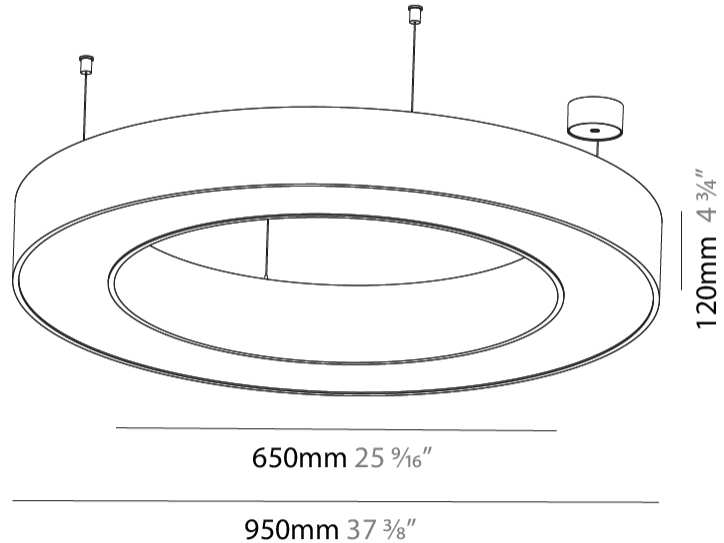

GENERAL

Series: Glorious
Subseries: Glorious
Brand: Prolicht
Division: Architectural
Mounting Type: Suspension
Mounting Location: Ceiling
Subcategory: Ambient

PHYSICAL

Shape: Round
Diameter (mm): 950
Diameter (in): 37 ³/₈
Height (mm): 120
Height (in): 4 ³/₄
Max. Overall Height (mm): 2120
Max. Overall Height (in): 83 ⁷/₁₆
Light Distribution: Direct
Weight (kg): 9.172
Weight (lbs): 20.22
Diffuser: [PMMA - Opal or Micro-Prism](#)
Fixture Finish: [SSR / BKV / CWI / CRY / HAB / LAG / UFT / ITA / RUA / RUR / MIC / FTG / MYG / TWT / LOD / PUS / FRO / FUP / KIA / POP / BLS / SPG / MEY / GOH / GUM / CHC / COM / ABZ / JAG / OBR / MOS / ROR](#)
Fixture Material: Aluminum

ELECTRICAL

Lamp Type: LED (Zhaga Standard)
Input Wattage (W): 45
Total Output Wattage (W): 36 / 28.8 (3500K)
Dimming: [Non-Dimming / Phase Dimming (120Vac only) / 0-10V Dimming](#)
Driver Included: Yes
Driver Location: Integrated
Driver Type: Constant Current
Driver Class: Class 2
Input Voltage (V): 120 - 277
Constant Current (MA): 350 / 900 (3500K)

LED

Color Temperature (°K): [3000 / 3500 / 4000](#)
Max. Delivered Lumen (lm): 4150 / 4302 / 4390
CRI: >80 CRI
Efficiency (%): 65
Lamp Life (hrs): 50000

OPTICAL

RATINGS AND CERTIFICATIONS

Certified By: Certified for North American Standards
IP rating: IP20